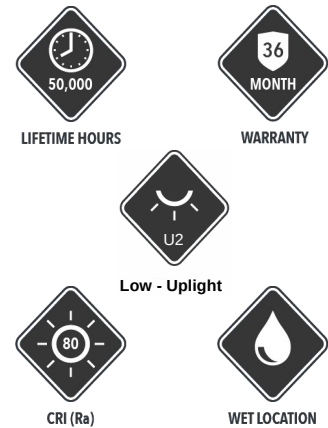

HXL LIGHTING™

Covert-X™ Dusk-to-Dawn

Dusk-to-Dawn lights are ideal for illuminating:

- General area lighting
- Entry ways
- Pathways
- Loading docks
- Security lighting

Features

- **Eco** – Earth-friendly design contains no mercury or lead.
- Wall or arm mount
- Replaces HID fixtures
- **CTC™** (Custom Thermal Conductivity) die-cast aluminum housing
- Corrosion-resistant bronze finish
- Anti-glare lens / Dark sky friendly design
- X-change wattage adjustment (70W / 50W / 30W)
- X-change color tone adjustment (Outdoor, Cool or Natural)
- Extreme Performance – 50,000+ User Hours
- Built-in photocell (X-change ON/OFF)
- Operating Temperature -4°F to +113°F
- 0-10V dimmable

Wattage	Voltage	Replace HID	Product Code	CRI	Color Tone	Weight
70W / 50W / 30W	120-277V	250W	CXDTD70X	80+	Outdoor / Cool / Natural	3.3 lbs.

Photometrics

Isocandela Diagrams

120V

277V