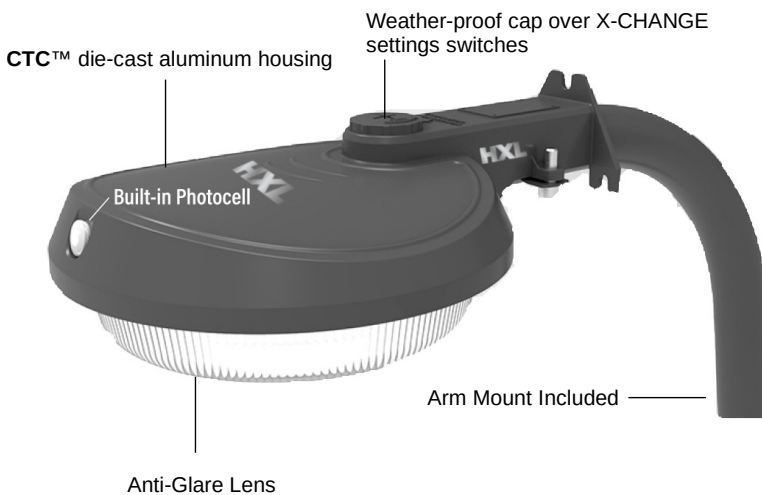

HXL LIGHTING™

Covert-X™ Dusk-to-Dawn

Dusk-to-Dawn lights are ideal for illuminating:

- General area lighting
- Entry ways
- Pathways
- Loading docks
- Security lighting

Features

- **Eco** – Earth-friendly design contains no mercury or lead.
- Wall or arm mount
- Replaces HID fixtures
- **CTC™** (Custom Thermal Conductivity) die-cast aluminum housing
- Corrosion-resistant bronze finish
- Anti-glare lens / Dark sky friendly design
- X-change wattage adjustment (70W / 50W / 30W)
- X-change color tone adjustment (Outdoor, Cool or Natural)
- Extreme Performance – 50,000+ User Hours
- Built-in photocell (X-change ON/OFF)
- Operating Temperature -4°F to +113°F
- 0-10V dimmable

Wattage	Voltage	Replace HID	Product Code	CRI	Color Tone	Weight
70W / 50W / 30W	120-277V	250W	CXDTD70X	80+	Outdoor / Cool / Natural	3.3 lbs.

Photometrics

Isocandela Diagrams

120V

277V