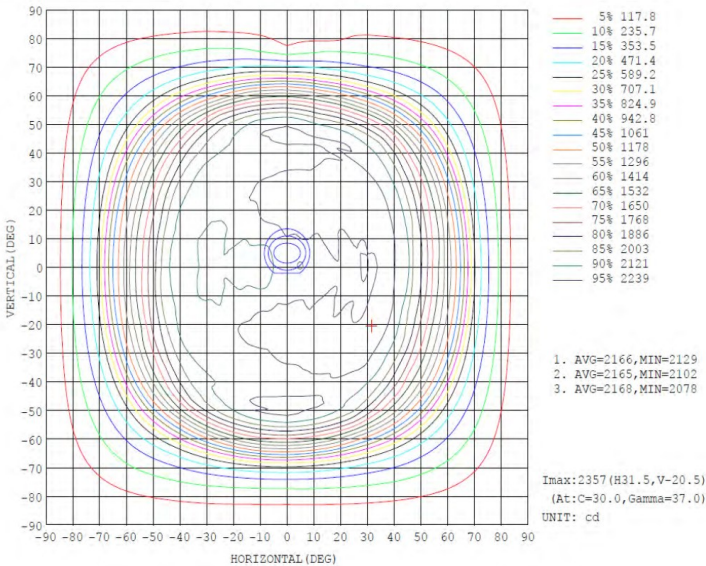

Wattage	Voltage	Replace HID	Product Code	CRI	Color Tone	Weight
70W / 50W / 30W	120-277V	250W	CXDTD70X	80+	Outdoor / Cool / Natural	3.3 lbs.

Photometrics

Isocandela Diagrams

120V

277V