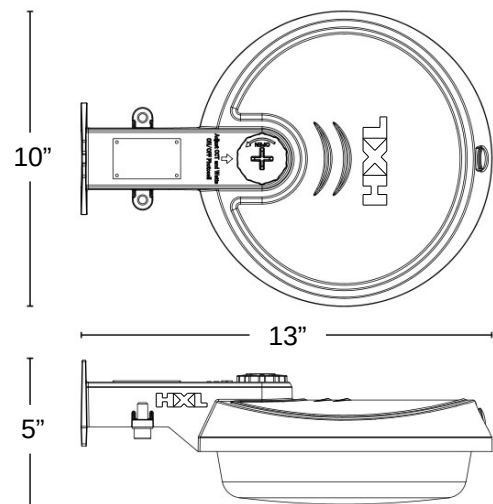

Wattage	Voltage	Replace HID	Product Code	CRI	Color Tone	Weight
70W / 50W / 30W	120-277V	250W	CXDTD70X	80+	Outdoor / Cool / Natural	3.3 lbs.

Photometrics

Isocandela Diagrams

120V

277V