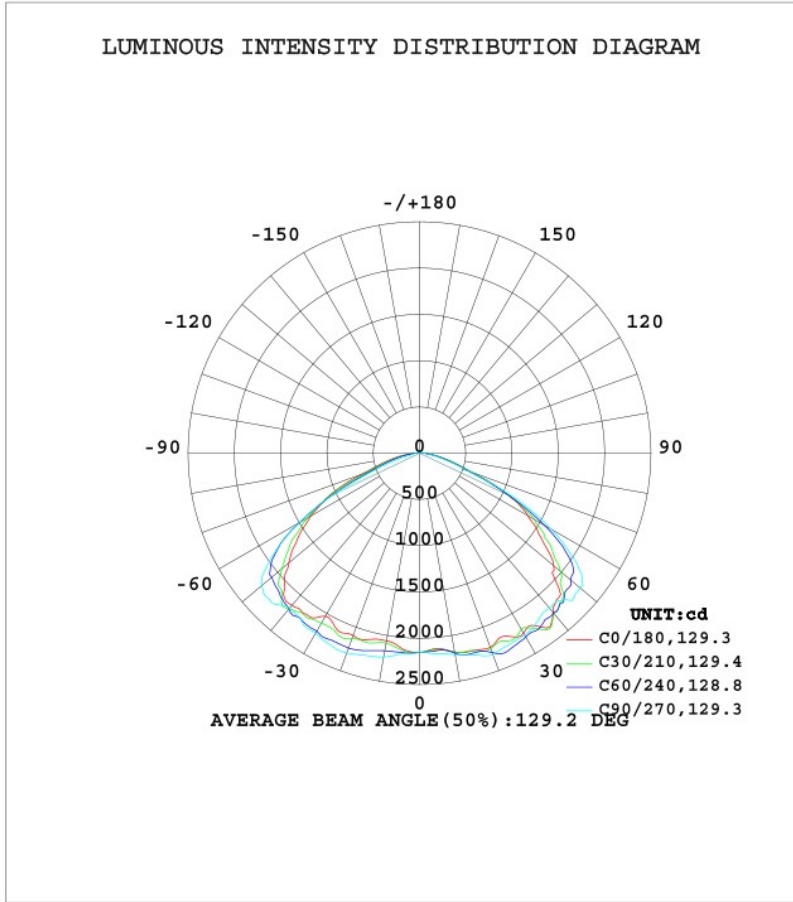

HXL LIGHTING™

Covert-X™ Dusk-to-Dawn

Dusk-to-Dawn lights are ideal for illuminating:

- General area lighting
- Entry ways
- Pathways
- Loading docks
- Security lighting

Features

- **Eco** – Earth-friendly design contains no mercury or lead.
- Wall or arm mount
- Replaces HID fixtures
- **CTC™** (Custom Thermal Conductivity) die-cast aluminum housing
- Corrosion-resistant bronze finish
- Anti-glare lens / Dark sky friendly design
- X-change wattage adjustment (70W / 50W / 30W)
- X-change color tone adjustment (Outdoor, Cool or Natural)
- Extreme Performance – 50,000+ User Hours
- Built-in photocell (X-change ON/OFF)
- Operating Temperature -4°F to +113°F
- 0-10V dimmable

Wattage	Voltage	Replace HID	Product Code	CRI	Color Tone	Weight
70W / 50W / 30W	120-277V	250W	CXDTD70X	80+	Outdoor / Cool / Natural	3.3 lbs.

Photometrics

Isocandela Diagrams

120V

277V