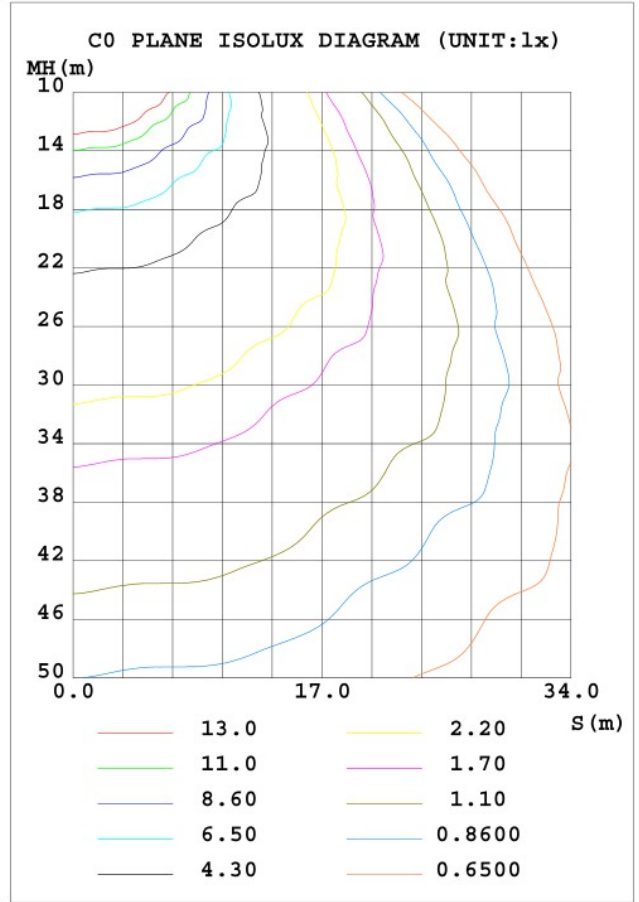

HXL LIGHTING™

Covert-X™ Dusk-to-Dawn

Dusk-to-Dawn lights are ideal for illuminating:

- General area lighting
- Entry ways
- Pathways
- Loading docks
- Security lighting

Features

- **Eco** – Earth-friendly design contains no mercury or lead.
- Wall or arm mount
- Replaces HID fixtures
- **CTC™** (Custom Thermal Conductivity) die-cast aluminum housing
- Corrosion-resistant bronze finish
- Anti-glare lens / Dark sky friendly design
- X-change wattage adjustment (70W / 50W / 30W)
- X-change color tone adjustment (Outdoor, Cool or Natural)
- Extreme Performance – 50,000+ User Hours
- Built-in photocell (X-change ON/OFF)
- Operating Temperature -4°F to +113°F
- 0-10V dimmable

Wattage	Voltage	Replace HID	Product Code	CRI	Color Tone	Weight
70W / 50W / 30W	120-277V	250W	CXDTD70X	80+	Outdoor / Cool / Natural	3.3 lbs.

Photometrics

Isocandela Diagrams

120V

277V