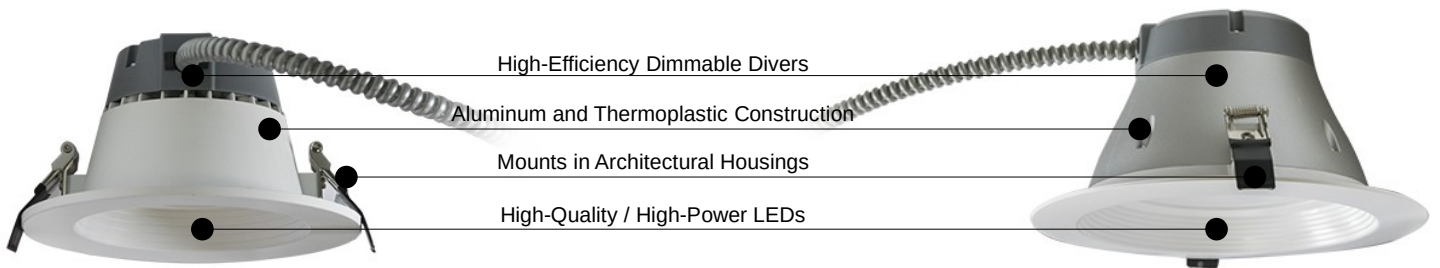

HXLIGHTING™

EcoXtreme™ Recessed Retro-fit Fixture

High-efficiency replacements for architectural downlights in:

- Offices
- Showrooms
- Retail locations
- Restaurants
- Schools
- Churches
- Indoor and outdoor waiting areas
- Anywhere recessed downlights are used

Features

- Exceptional light quality – Low glare
- Compatible with most architectural housings and frames
- Available in 4", 6" or 8" diameter
- Superior quality **High-Efficiency HX Driver™**
- Earth-friendly design contains no mercury or lead.
- Rated for insulated, non-insulated and air-tight ceilings
- Dimmable
- Passes FCC Class A
- Extreme performance – 50,000+ user hours
- Durable thermoplastic and aluminum construction

* Finished ceiling or existing fixture housing

¹ Natural/Cool/Outdoor

² Warm/Natural/Cool/Outdoor

New Construction / Retrofit

Models

XRR6L20X / XRR8L30X

XRB6L15N-O / XRB8L30N-O

XRF4L9X / XRF6L15X

ERR4L9X

ERR6L15X

ERJL15N

Construction

Accessories

Product Code	Wiring	Description
DSS3300	SINGLE POLE or 3-WAY	DIMMER SWITCH/SLIDE/300W (Includes Ivory, White and Almond trim)
DSS310V	SINGLE POLE or 3-WAY	DIMMER SWITCH/SLIDE/0-10V (Includes Ivory, White and Almond trim)
ERR-ATS	n/a	ADAPTER/TORSION SPRING/(FITS 6,5-INCH HOUSING)
SKT/MED	n/a	MED SOCKET/PORCELAIN/9-IN LEADS