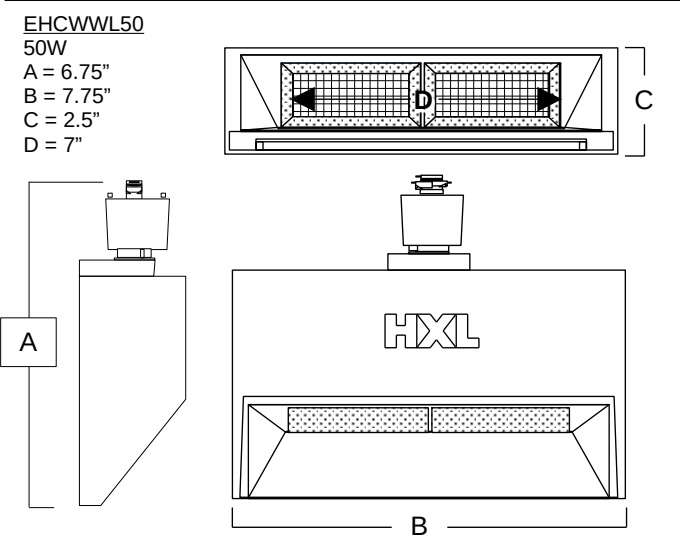

*Available with J-style mount. When ordering J-style use product code **EJWB50LFN** (natural) or **EJWB50LFO** (outdoor).

Dimensions

Accessories

Product Code	Track	Length	Description
HT8 (W/B)	Type H 3-wire	8'	8-FT TRACK (WHITE/BLACK)
HT6 (W/B)	Type H 3-wire	6'	6-FT TRACK (WHITE/BLACK)
HT4 (W/B)	Type H 3-wire	4'	4-FT TRACK (WHITE/BLACK)
HT2 (W/B)	Type H 3-wire	2'	2-FT TRACK (WHITE/BLACK)
HEF (W/B)	Type H 3-wire	4.125"	END FEED (WHITE/BLACK)
HFF (W/B)	Type H 3-wire	5.75"	FLOATING FEED (WHITE/BLACK)
HSF (W/B)	Type H 3-wire	4.25"	SURFACE FEED (WHITE/BLACK)
CP15 (W/B)	Type H 3-wire	15'	15'/3WIRE CORD & PLUG (WHITE/BLACK) Order with HSF
HMC (W/B)	Type H 3-wire	3.125"	MINI CONNECTOR (WHITE/BLACK)
HFCF (W/B)	Type H 3-wire	9.75"	FLEX CONNECTOR (WHITE/BLACK)
HLCF (W/B)	Type H 3-wire	n/a	L-CONNECTOR/FEED (WHITE/BLACK)
HTCF (W/B)	Type H 3-wire	n/a	T-CONNECTOR?FEED (WHITE/BLACK)
HOA (W/B)	Type H 3-wire	n/a	OUTLET ADAPTER (WHITE/BLACK)
TBTC (W/B)	Type H 3-wire	n/a	T-BAR Track Clip (2 per 4' section / 4 per 6' or 8' section)
BC (W/B)	Type H 3-wire	n/a	BOX COVER (WHITE/BLACK)