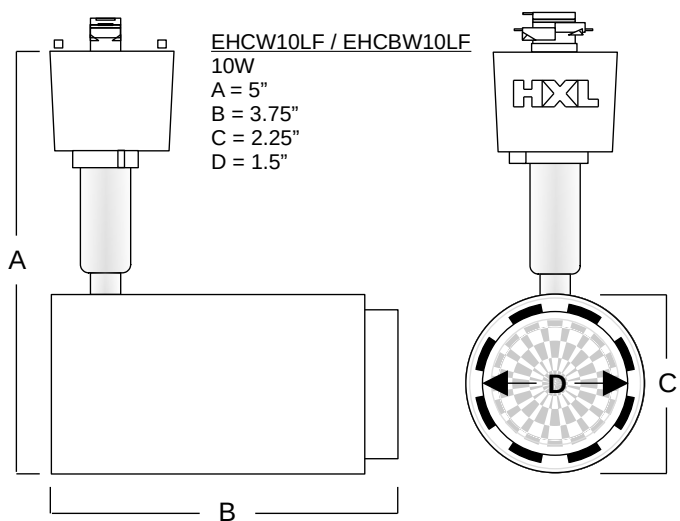

Dimensions

Accessories

Product Code	Track	Length	Description
HT8 (W/B)	Type H 3-wire	8'	8-FT TRACK (WHITE/BLACK)
HT6 (W/B)	Type H 3-wire	6'	6-FT TRACK (WHITE/BLACK)
HT4 (W/B)	Type H 3-wire	4'	4-FT TRACK (WHITE/BLACK)
HT2 (W/B)	Type H 3-wire	2'	2-FT TRACK (WHITE/BLACK)
HEF (W/B)	Type H 3-wire	4.125"	END FEED (WHITE/BLACK)
HFF (W/B)	Type H 3-wire	5.75"	FLOATING FEED (WHITE/BLACK)
HSF (W/B)	Type H 3-wire	4.25"	SURFACE FEED (WHITE/BLACK)
CP15 (W/B)	Type H 3-wire	15'	15'/3WIRE CORD & PLUG (WHITE/BLACK) Order with HSF
HMC (W/B)	Type H 3-wire	3.125"	MINI CONNECTOR (WHITE/BLACK)
HFCF (W/B)	Type H 3-wire	9.75"	FLEX CONNECTOR (WHITE/BLACK)
HLCF (W/B)	Type H 3-wire	n/a	L-CONNECTOR/FEED (WHITE/BLACK)
HTCF (W/B)	Type H 3-wire	n/a	T-CONNECTOR?FEED (WHITE/BLACK)
HOA (W/B)	Type H 3-wire	n/a	OUTLET ADAPTER (WHITE/BLACK)
TBTC (W/B)	Type H 3-wire	n/a	T-BAR Track Clip (2 per 4' section / 4 per 6' or 8' section)
BC (W/B)	Type H 3-wire	n/a	BOX COVER (WHITE/BLACK)