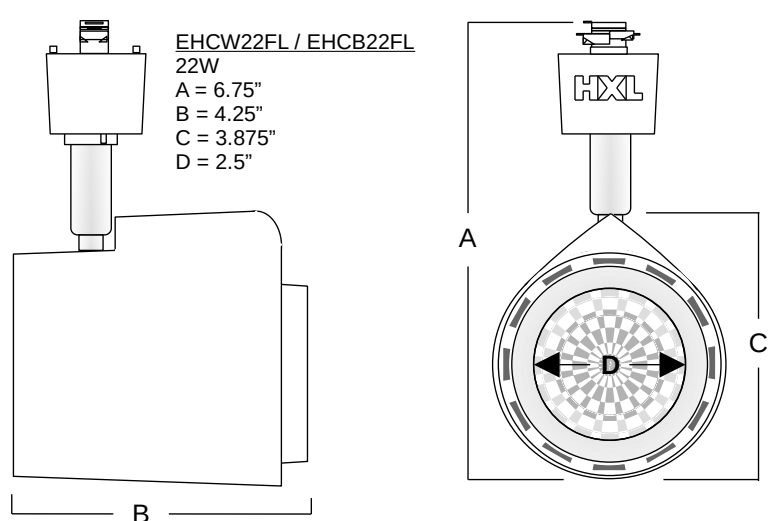

Dimensions

Accessories

Product Code	Track	Length	Description
HT8 (W/B)	Type H 3-wire	8'	8-FT TRACK (WHITE/BLACK)
HT6 (W/B)	Type H 3-wire	6'	6-FT TRACK (WHITE/BLACK)
HT4 (W/B)	Type H 3-wire	4'	4-FT TRACK (WHITE/BLACK)
HT2 (W/B)	Type H 3-wire	2'	2-FT TRACK (WHITE/BLACK)
HEF (W/B)	Type H 3-wire	4.125"	END FEED (WHITE/BLACK)
HFF (W/B)	Type H 3-wire	5.75"	FLOATING FEED (WHITE/BLACK)
HSF (W/B)	Type H 3-wire	4.25"	SURFACE FEED (WHITE/BLACK)
CP15 (W/B)	Type H 3-wire	15'	15'/3WIRE CORD & PLUG (WHITE/BLACK) Order with HSF
HMC (W/B)	Type H 3-wire	3.125"	MINI CONNECTOR (WHITE/BLACK)
HFCF (W/B)	Type H 3-wire	9.75"	FLEX CONNECTOR (WHITE/BLACK)
HLCF (W/B)	Type H 3-wire	n/a	L-CONNECTOR/FEED (WHITE/BLACK)
HTCF (W/B)	Type H 3-wire	n/a	T-CONNECTOR?FEED (WHITE/BLACK)
HOA (W/B)	Type H 3-wire	n/a	OUTLET ADAPTER (WHITE/BLACK)
TBTC (W/B)	Type H 3-wire	n/a	T-BAR Track Clip (2 per 4' section / 4 per 6' or 8' section)
BC (W/B)	Type H 3-wire	n/a	BOX COVER (WHITE/BLACK)