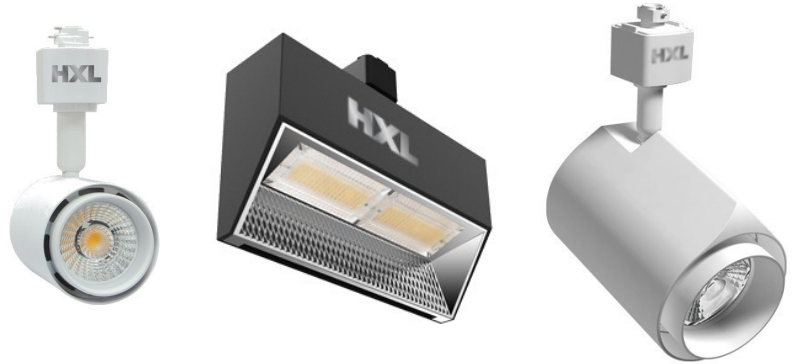

HXL LIGHTING™

EcoTraX™ Track Lighting

The ideal lighting solution for:

- Display lighting
- Art galleries
- Exhibition areas
- Bars, restaurants and coffee shops
- Lighting interior signs and graphics
- Highlighting architectural features

EcoTraX LED fixtures are available in white or black.

Features

- **Eco** – Earth-friendly design contains no mercury or lead.
- Compatible with H-Style 3-wire mounting systems
- White or black finish
- Dimmable (compatible dimmer required)
- Integrated cast aluminum heat sink
- Exclusive anti-glare technology
- Patented **Diamond Crystal Lens™**
- **HXL LED emitters** provide exceptional light quality.
- Available in Natural or Outdoor color tone*
- Extreme performance – 50,000+ user hours
- 360° rotation and 0° to 90° pivot

*Washer track heads feature X-CHANGE™ selectable color tone (Warm/Natural/Cool) and wattage (30/40/50).

Watts	Dia.	Length	Replace	Product Code	Description	Color Tone
10W	2.25"	3.75"	H75	EHCW10LFN	EcoTraX/H-CYLINDER/WHITE/10W/EcoHXN	Natural
10W	2.25"	3.75"	H75	EHCW10LFO	EcoTraX/H-CYLINDER/WHITE/10W/EcoHXO	Outdoor
10W	2.25"	3.75"	H75	EHCB10LFN	EcoTraX/H-CYLINDER/BLACK/10W/EcoHXN	Natural
10W	2.25"	3.75"	H75	EHCB10LFO	EcoTraX/H-CYLINDER/BLACK/10W/EcoHXO	Outdoor
22W	3.25"	4.25"	H75-100	EHCW22LFN	EcoTraX/H-CYLINDER/WHITE/22W/EcoHXN	Natural
22W	3.25"	4.25"	H75-100	EHCW22LFO	EcoTraX/H-CYLINDER/WHITE/22W/EcoHXO	Outdoor
22W	3.25"	4.25"	H75-100	EHCB22LFN	EcoTraX/H-CYLINDER/BLACK/22W/EcoHXN	Natural
22W	3.25"	4.25"	H75-100	EHCB22LFO	EcoTraX/H-CYLINDER/BLACK/22W/EcoHXO	Outdoor
50W	n/a	7.75"	H250 / MH100	EHWW50LFN*	EcoTraX/H-WASHER/WHITE/50W/EcoHX	X-CHANGE
50W	n/a	7.75"	H250 / MH100	EHWB50LFO*	EcoTraX/H-WASHER/BLACK/50W/EcoHX	X-CHANGE