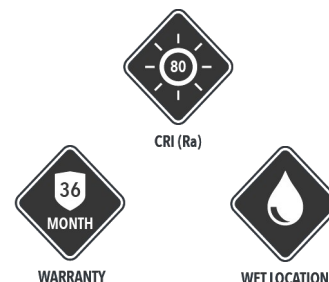

## Features

- **Eco** – Earth-friendly design contains no mercury or lead.
- Indoor/outdoor use (-22° F to 114° F)
- Wet location / IP66 rating
- Highest-efficiency **HX-POWR™ Driver** – Best In Class – 120-277V
- **CTC™** (Custom Thermal Conductivity) die-cast aluminum housing
- Corrosion resistant powder-coat finish
- Anti-glare **Diamond Crystal™ Lens**
- Exceptional light quality - >80% CRI
- Outdoor color tone
- Extreme performance – 50,000+ user hours