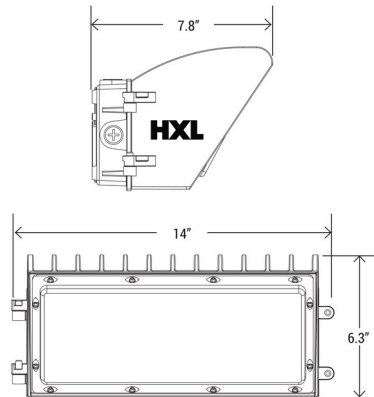

70W Cutoff Wallpack