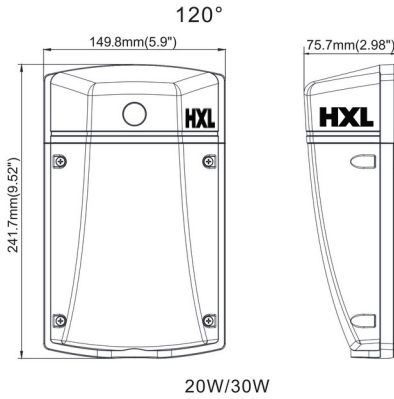

Photometrics / Dimensions

30W Vertical Wallpack