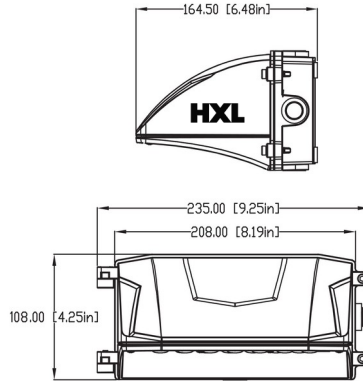

50W Full-Cutoff Wallpack