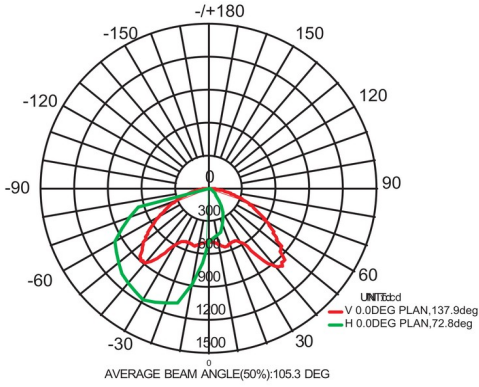

Photometrics / Dimensions

30W Vertical Wallpack