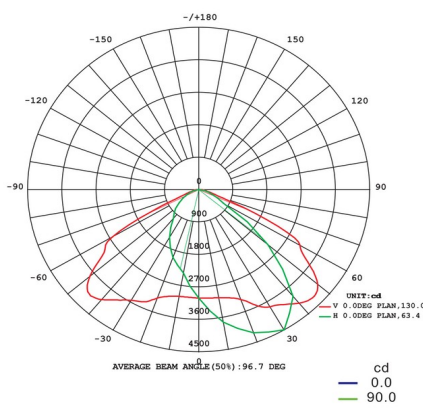

50W Full-Cutoff Wallpack