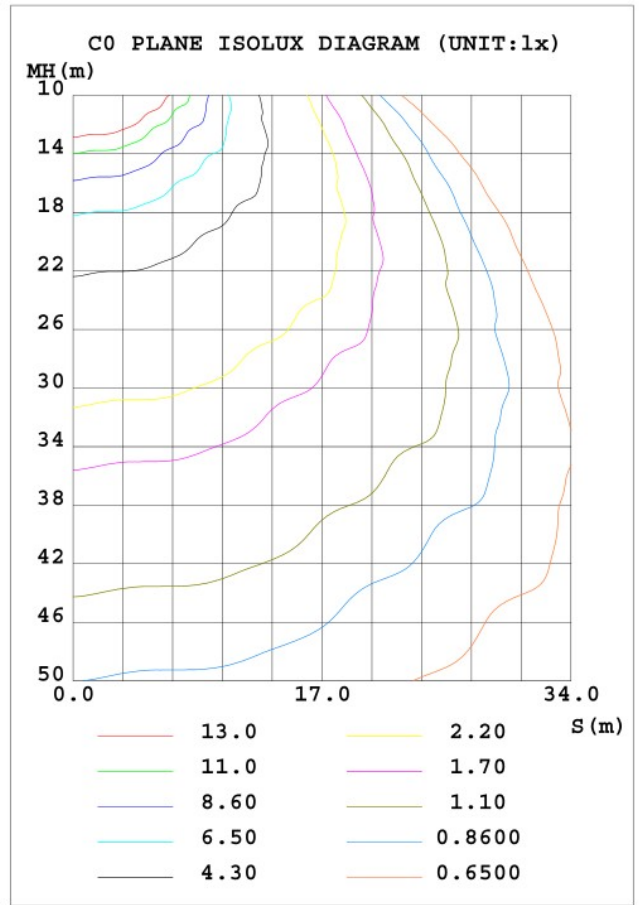

HXL LIGHTING™

Covert-X™ Dusk-to-Dawn

Dusk-to-Dawn lights are ideal for illuminating:

- General area lighting
- Entry ways
- Pathways
- Loading docks
- Security lighting

Features

- **Eco** – Earth-friendly design contains no mercury or lead.
- Wall or arm mount
- Replaces HID fixtures
- **CTC™** (Custom Thermal Conductivity) die-cast aluminum housing
- Corrosion-resistant bronze finish
- Anti-glare lens / Dark sky friendly design
- X-change wattage adjustment (70W / 50W / 30W)
- X-change color tone adjustment (Outdoor, Cool or Natural)
- Extreme Performance – 50,000+ User Hours
- Built-in photocell (X-change ON/OFF)
- Operating Temperature -4°F to +113°F
- 0-10V dimmable

Wattage	Voltage	Replace HID	Product Code	Description	CRI	Weight
70W / 50W / 30W	120-277V	250W	CXDTD70X	COVERT-X/DTD/70W-50W-30W	80+	3.3 lbs.

Photometrics

Isocandela Diagrams

120V

277V