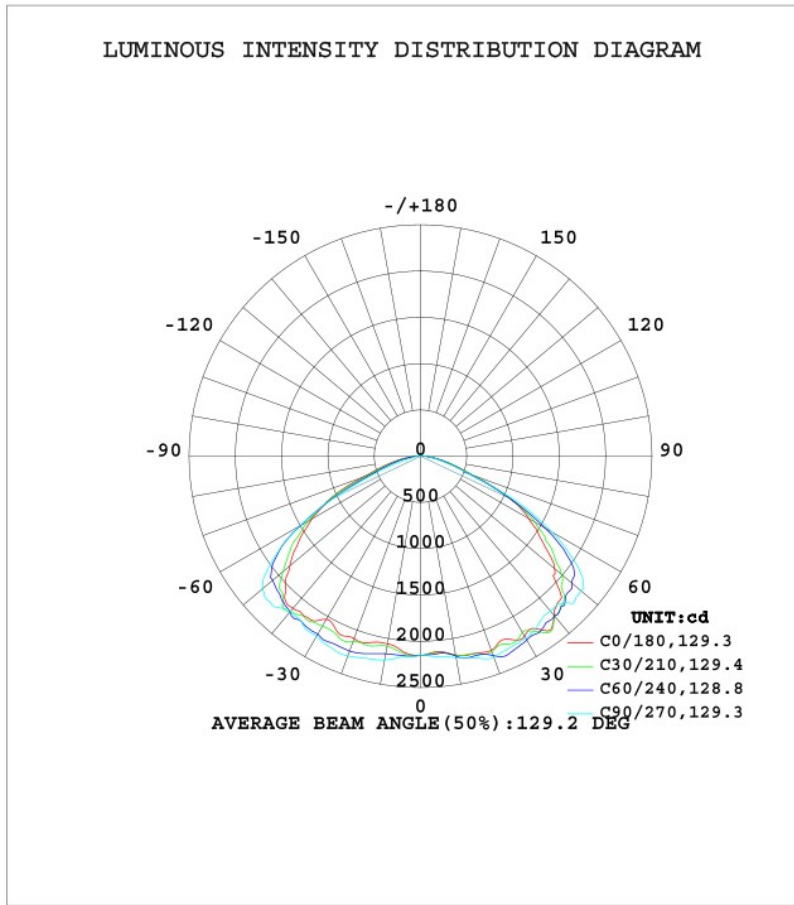

HXL LIGHTING™

Covert-X™ Dusk-to-Dawn

Dusk-to-Dawn lights are ideal for illuminating:

- General area lighting
- Entry ways
- Pathways
- Loading docks
- Security lighting

Features

- **Eco** – Earth-friendly design contains no mercury or lead.
- Wall or arm mount
- Replaces HID fixtures
- **CTC™** (Custom Thermal Conductivity) die-cast aluminum housing
- Corrosion-resistant bronze finish
- Anti-glare lens / Dark sky friendly design
- X-change wattage adjustment (70W / 50W / 30W)
- X-change color tone adjustment (Outdoor, Cool or Natural)
- Extreme Performance – 50,000+ User Hours
- Built-in photocell (X-change ON/OFF)
- Operating Temperature -4°F to +113°F
- 0-10V dimmable

Wattage	Voltage	Replace HID	Product Code	Description	CRI	Weight
70W / 50W / 30W	120-277V	250W	CXDTD70X	COVERT-X/DTD/70W-50W-30W	80+	3.3 lbs.

Photometrics

Isocandela Diagrams

120V

277V