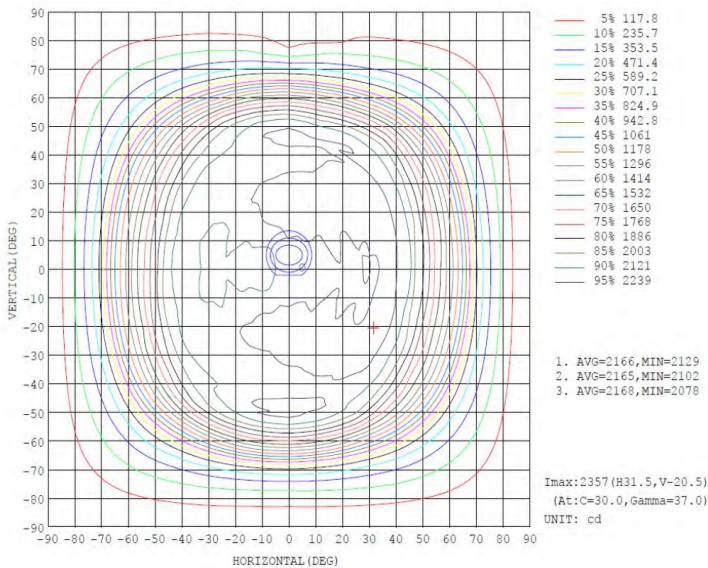

Wattage	Voltage	Replace HID	Product Code	Description	CRI	Weight
70W / 50W / 30W	120-277V	250W	CXDTD70X	COVERT-X/DTD/70W-50W-30W	80+	3.3 lbs.

Photometrics

Isocandela Diagrams

120V

277V