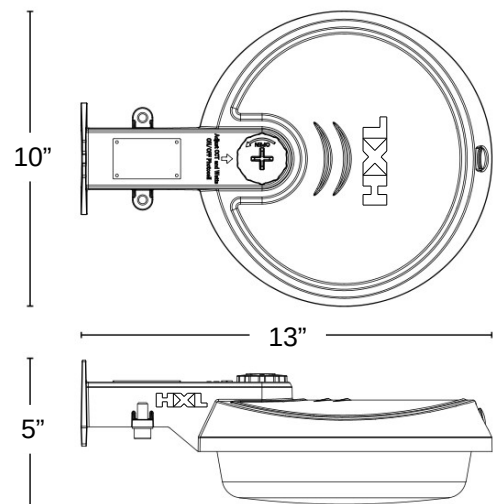

HXL LIGHTING™

Covert-X™ Dusk-to-Dawn

Dusk-to-Dawn lights are ideal for illuminating:

- General area lighting
- Entry ways
- Pathways
- Loading docks
- Security lighting

Features

- **Eco** – Earth-friendly design contains no mercury or lead.
- Wall or arm mount
- Replaces HID fixtures
- **CTC™** (Custom Thermal Conductivity) die-cast aluminum housing
- Corrosion-resistant bronze finish
- Anti-glare lens / Dark sky friendly design
- X-change wattage adjustment (70W / 50W / 30W)
- X-change color tone adjustment (Outdoor, Cool or Natural)
- Extreme Performance – 50,000+ User Hours
- Built-in photocell (X-change ON/OFF)
- Operating Temperature -4°F to +113°F
- 0-10V dimmable

Wattage	Voltage	Replace HID	Product Code	Description	CRI	Weight
70W / 50W / 30W	120-277V	250W	CXDTD70X	COVERT-X/DTD/70W-50W-30W	80+	3.3 lbs.

Photometrics

Isocandela Diagrams

120V

277V