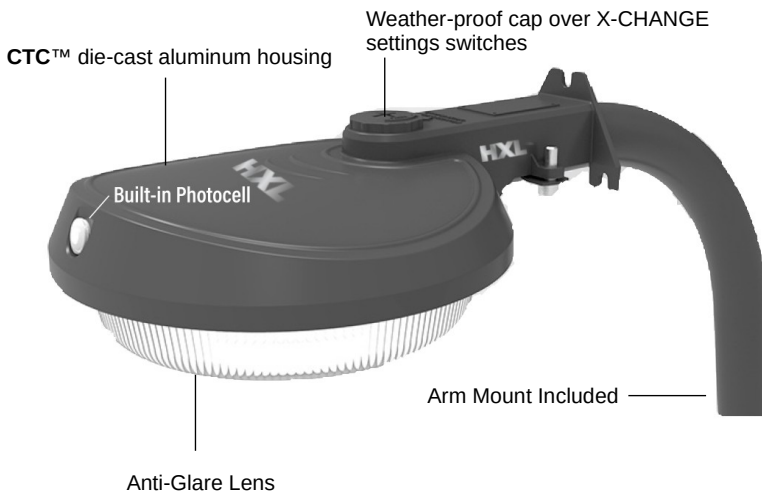

HXL LIGHTING™

Covert-X™ Dusk-to-Dawn

Dusk-to-Dawn lights are ideal for illuminating:

- General area lighting
- Entry ways
- Pathways
- Loading docks
- Security lighting

Features

- **Eco** – Earth-friendly design contains no mercury or lead.
- Wall or arm mount
- Replaces HID fixtures
- **CTC™** (Custom Thermal Conductivity) die-cast aluminum housing
- Corrosion-resistant bronze finish
- Anti-glare lens / Dark sky friendly design
- X-change wattage adjustment (70W / 50W / 30W)
- X-change color tone adjustment (Outdoor, Cool or Natural)
- Extreme Performance – 50,000+ User Hours
- Built-in photocell (X-change ON/OFF)
- Operating Temperature -4°F to +113°F
- 0-10V dimmable

Wattage	Voltage	Replace HID	Product Code	Description	CRI	Weight
70W / 50W / 30W	120-277V	250W	CXDTD70X	COVERT-X/DTD/70W-50W-30W	80+	3.3 lbs.

Photometrics

Isocandela Diagrams

120V

277V