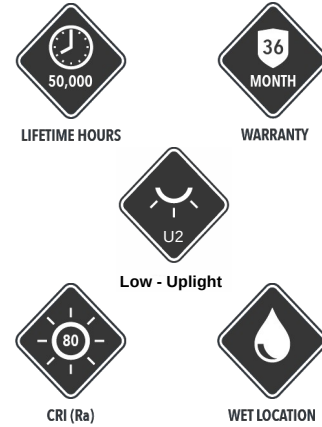

HXL LIGHTING™

Covert-X™ Dusk-to-Dawn

Dusk-to-Dawn lights are ideal for illuminating:

- General area lighting
- Entry ways
- Pathways
- Loading docks
- Security lighting

Features

- **Eco** – Earth-friendly design contains no mercury or lead.
- Wall or arm mount
- Replaces HID fixtures
- **CTC™** (Custom Thermal Conductivity) die-cast aluminum housing
- Corrosion-resistant bronze finish
- Anti-glare lens / Dark sky friendly design
- X-change wattage adjustment (70W / 50W / 30W)
- X-change color tone adjustment (Outdoor, Cool or Natural)
- Extreme Performance – 50,000+ User Hours
- Built-in photocell (X-change ON/OFF)
- Operating Temperature -4°F to +113°F
- 0-10V dimmable

Wattage	Voltage	Replace HID	Product Code	Description	CRI	Weight
70W / 50W / 30W	120-277V	250W	CXDTD70X	COVERT-X/DTD/70W-50W-30W	80+	3.3 lbs.

Photometrics

Isocandela Diagrams

120V

277V