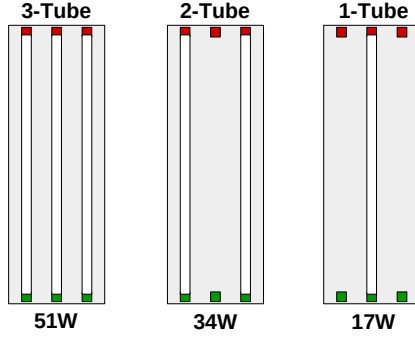

ECW3LX848

ECT3LX822
Direct-Indirect

Features

- **Eco** – Earth-friendly design contains no mercury or lead.
- Heavy 22 gauge painted steel housing
- Wraparound pre-drilled for surface mount / Troffers available to fit 15/16" inverted t-bar grids (2' x 2' or 2' x 4')
- Multi-faceted reflectors (retro-kits only).
- Pre-wired for line-voltage use (no ballast required)
- **IP20** socket design prevents accidental shock during tube replacement.
- Sockets are color-coded to insure proper polarity when used with **HXL X8 Touch-Safe** tubes.
- Luminaire disconnect provides ease of installation and improves safety.
- Available in multiple tube configurations
- Full-color wiring diagram provided

Watts	Capacity	Description	Product Code
51W	3-X8 4ft. tubes	EcoHX/CURVE-TROFFER/3-X8/2x4	ECT3LX824
51W	3-X8 4ft. tubes	EcoHX/TROFFER/3-X8/2x4	ELG3LX824
27W	3-X8 2ft. tubes	EcoHX/CURVE-TROFFER/3-X8/2x2	ECT3LX822
36W	4-X8 2ft. tubes	EcoHX/TROFFER/4-X8/2x2	ELG4LX822
51W	3-X8 4ft. tubes	EcoHX/CURVE-WRAP/3-X8/48-IN	ECW3LX848
51W	3-X8 4ft. tubes	EcoHX/WRAPAROUND/3-X8/48-IN	EWN3LX848
34W	2-X8 4ft. tubes	EcoHX/WRAPAROUND/2-X8/48-IN	EWN2LX848
18W	2-X8 2ft. tubes	EcoHX/WRAPAROUND/2-X8/24-IN	EWN2LX824

Specifications

ELG3LX824 (troffer) / EWN3LX848 (wraparound)

Length – 47.75" / 48"
 Width – 23.75" / 15.75"
 Height – 3.75" / 3.25"
 Capacity - 3, 2 or 1 HXL X8™ 48-inch tubes*
 Wattage - 51W, 34W or 17W

ELG3LX824

* Use only HX Lighting X8™ Type B Touch-Safe Tubes.

EWN2LX848 (wraparound)

Length – 48"
 Width – 9.125"
 Height – 3"
 Capacity - 2 HXL X8™ 48-inch tubes*
 Wattage - 34W

EWN2LX848

* Use only HX Lighting X8™ Type B Touch-Safe Tubes.