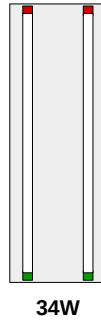

Watts	Capacity	Description	Product Code
51W	3-X8 4ft. tubes	EcoHX/CURVE-TROFFER/3-X8/2x4	ECT3LX824
51W	3-X8 4ft. tubes	EcoHX/TROFFER/3-X8/2x4	ELG3LX824
27W	3-X8 2ft. tubes	EcoHX/CURVE-TROFFER/3-X8/2x2	ECT3LX822
36W	4-X8 2ft. tubes	EcoHX/TROFFER/4-X8/2x2	ELG4LX822
51W	3-X8 4ft. tubes	EcoHX/CURVE-WRAP/3-X8/48-IN	ECW3LX848
51W	3-X8 4ft. tubes	EcoHX/WRAPAROUND/3-X8/48-IN	EWN3LX848
34W	2-X8 4ft. tubes	EcoHX/WRAPAROUND/2-X8/48-IN	EWN2LX848
18W	2-X8 2ft. tubes	EcoHX/WRAPAROUND/2-X8/24-IN	EWN2LX824

Specifications

ELG3LX824 (troffer) / EWN3LX848 (wraparound)

Length – 47.75" / 48"
 Width – 23.75" / 15.75"
 Height – 3.75" / 3.25"
 Capacity - 3, 2 or 1 HXL X8™ 48-inch tubes*
 Wattage - 51W, 34W or 17W

ELG3LX824

* Use only HX Lighting X8™ Type B Touch-Safe Tubes.

EWN2LX848 (wraparound)

Length – 48"
 Width – 9.125"
 Height – 3"
 Capacity - 2 HXL X8™ 48-inch tubes*
 Wattage - 34W

EWN2LX848

* Use only HX Lighting X8™ Type B Touch-Safe Tubes.

ELG4LX822 (troffer) / EWN2LX824 (wraparound)

Length – 23.75 / 24"
 Width – 23.75 / 9.125"
 Height – 3.75"
 Capacity - 4* or 2 HXL X8™ 24-inch tubes**
 Wattage – 36W, 18W, 18W

ELG4LX822

* 4-tube available in troffer only.