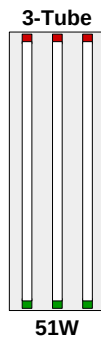

Watts	Capacity	Description	Product Code
51W	3-X8 4ft. tubes	EcoHX/CURVE-TROFFER/3-X8/2x4	ECT3LX824
51W	3-X8 4ft. tubes	EcoHX/TROFFER/3-X8/2x4	ELG3LX824
27W	3-X8 2ft. tubes	EcoHX/CURVE-TROFFER/3-X8/2x2	ECT3LX822
36W	4-X8 2ft. tubes	EcoHX/TROFFER/4-X8/2x2	ELG4LX822
51W	3-X8 4ft. tubes	EcoHX/CURVE-WRAP/3-X8/48-IN	ECW3LX848
51W	3-X8 4ft. tubes	EcoHX/WRAPAROUND/3-X8/48-IN	EWN3LX848
34W	2-X8 4ft. tubes	EcoHX/WRAPAROUND/2-X8/48-IN	EWN2LX848
18W	2-X8 2ft. tubes	EcoHX/WRAPAROUND/2-X8/24-IN	EWN2LX824

ELG4LX822 (troffer) / EWN2LX824 (wraparound)

Length – 23.75 / 24"
 Width – 23.75 / 9.125"
 Height – 3.75"
 Capacity - 4* or 2 HXL X8™ 24-inch tubes**
 Wattage – 36W, 18W, 18W

ELG4LX822

* 4-tube available in troffer only.

** Use only HX Lighting X8™ Type B Touch-Safe Tubes.

ECT3LX822 / ECT3LX824 (troffer)

Length – 24 / 48"
 Width – 24"
 Height – 3.26"
 Capacity - 3 HXL X8™ 24/48-inch tubes*
 Wattage – 27W, 51W

ECT3LX822

* Use only HX Lighting X8™ Type B Touch-Safe Tubes.

ECW3LX848 (curve-wrap)

Length – 48"
 Width – 9.957"
 Height – 3.478"
 Capacity - 3 HXL X8™ 48-inch tubes*
 Wattage – 51W

ECW3LX848

* Use only HX Lighting X8™ Type B Touch-Safe Tubes.