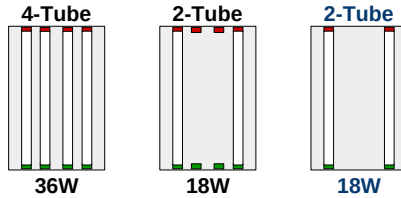

Watts	Capacity	Description	Product Code
51W	3-X8 4ft. tubes	EcoHX/CURVE-TROFFER/3-X8/2x4	ECT3LX824
51W	3-X8 4ft. tubes	EcoHX/TROFFER/3-X8/2x4	ELG3LX824
27W	3-X8 2ft. tubes	EcoHX/CURVE-TROFFER/3-X8/2x2	ECT3LX822
36W	4-X8 2ft. tubes	EcoHX/TROFFER/4-X8/2x2	ELG4LX822
51W	3-X8 4ft. tubes	EcoHX/CURVE-WRAP/3-X8/48-IN	ECW3LX848
51W	3-X8 4ft. tubes	EcoHX/WRAPAROUND/3-X8/48-IN	EWN3LX848
34W	2-X8 4ft. tubes	EcoHX/WRAPAROUND/2-X8/48-IN	EWN2LX848
18W	2-X8 2ft. tubes	EcoHX/WRAPAROUND/2-X8/24-IN	EWN2LX824

Specifications

ELG3LX824 (troffer) / EWN3LX848 (wraparound)

Length – 47.75" / 48"
 Width – 23.75" / 15.75"
 Height – 3.75" / 3.25"
 Capacity - 3, 2 or 1 HXL X8™ 48-inch tubes*
 Wattage - 51W, 34W or 17W

ELG3LX824

* Use only HX Lighting X8™ Type B Touch-Safe Tubes.

EWN2LX848 (wraparound)

Length – 48"
 Width – 9.125"
 Height – 3"
 Capacity - 2 HXL X8™ 48-inch tubes*
 Wattage - 34W

EWN2LX848

* Use only HX Lighting X8™ Type B Touch-Safe Tubes.

ELG4LX822 (troffer) / EWN2LX824 (wraparound)

Length – 23.75 / 24"
 Width – 23.75 / 9.125"
 Height – 3.75"
 Capacity - 4* or 2 HXL X8™ 24-inch tubes**
 Wattage – 36W, 18W, 18W

ELG4LX822

* 4-tube available in troffer only.